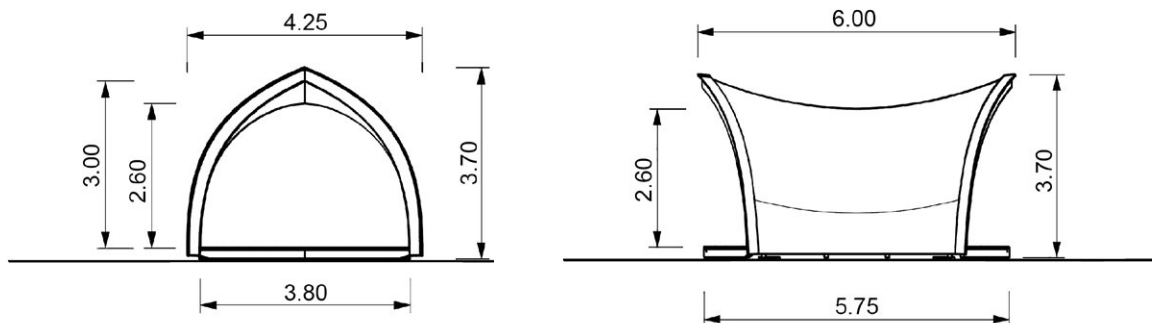

Lightweight construction

The lightweight structure stands for maximum stability and minimum use of materials.

Modular

Due to the modular approach, areas between 20 m² to 50 m² can be covered.

More detailed information about this product can be found on our website.

<https://www.strohboid.com/en/products/lounge>

STROHBROID

Lounge

Dimensions

Lounge 20m²

Lounge 2 Connect 50m²