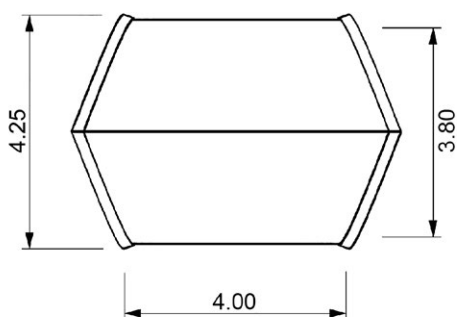

<https://www.strohboid.com/en/products/lounge>

STROHBROID

Lounge

Dimensions

Lounge 20m²

Lounge 2 Connect 50m²